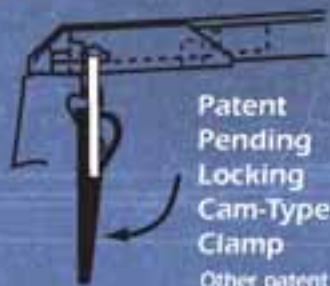

HARD HAT PREMIER™

BY ADVANTAGE ~ THE SOFT TOUCH-VINTAGE LOOK

Hard Cover construction offers superior security
Proven Torza Technology • Vintage "Ragtop" Material

- 1 Place on front truck bed & secure front cam-type clamps
- 2 Simply unfold
- 3 Secure rear clamps

**PAYS FOR
FUEL SAVER
ITSELF**

Patent
Pending
Locking
Cam-Type
Clamp
Other patent
pending features

- Rigid substrate offers security
- Comes completely assembled - no loose parts
- Fixed components - never lose a bow, end rail or clamps
- Lightweight
- No problems in hot or cold weather
- Goes on or off in less than 1 minute
- Drive with cover open or closed