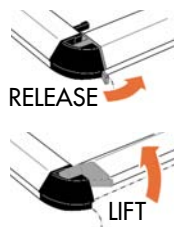

Industry's Best Warranty

www.extang.com

A truck lovers' favorite "truck stop"

Your tailgate easily opens with tonneau installed.

Rotating rear rail allows tarp to tighten snugly

Great Extang Engineering is hard at work here. You simply release the levers on both corners, tilt rear rail up, hook tarp in the rail's groove and click it down. You can feel the "snap" effect and see the tarp tighten snugly.

Spring-loaded Monster Bow ends offer easy install & never fall off

The MONSTER BOWS™ ends are spring loaded for easy installation. They will never fall off at any speed or even with the roughest driving conditions. Simply push and hold on one end and let the other end slide on using the spring action. They are Extang engineered for simplicity, speed of install and everyday convenience and confidence.

Bow height adjustment

Extang's MONSTER BOWS™ quickly spring on and off with no tools. It's fast and easily done with one hand. The TUFFKLAMPS™ allow two bow heights: **HIGH** for maximum water shedding in harsh weather, and for improved gas mileage. **LOW** for sporty good looks and cold weather tonneau attachment.