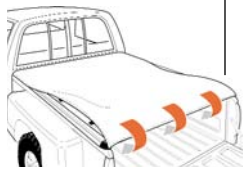

**SAVES GAS
COULD PAY
FOR ITSELF!**

**TUFF
TONNO™**

*Features an engineered
"rotating tail rail" that
clicks down and tightens
your tarp for an easier fit and
head turning good looks*

*- Smooth edge
- No snaps*

**ROTATING
TAIL RAIL**

*Clicks
down for
an easy
tight fit.*

ENGINEERED TO BE SUPERIOR:

- New rotating rear-end rail engineered for easier fit and tighter, better looks.
- The TuffTonno gives you a clean, smooth side with its "peel & seal" strip edging and rear rail system.
- New "SpringLock™" bows are easy to install and they'll never fall off...at any speed!
- New improved J45 strip is the world's strongest tarp attachment (see photo above).
- NO drilling, NO damage! Fast install. No tools needed.
- Extang continues its' race heritage with this highly improved TuffTonno. The original TuffTonno set a world speed record at Indy and is now at the Indy Hall of Fame. Race pros choose Extang.
- The industry's best warranty: Lifetime Frame and 10 Year Tarp!