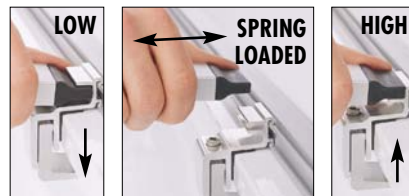

Industry's Best Warranty

www.extang.com

A truck lovers' favorite "truck stop"

Your tailgate easily opens with tonneau installed.

Rotating rear rail allows tarp to tighten snugly

Great Extang Engineering is hard at work here. You simply release the levers on both corners, tilt rear rail up, hook tarp in the rail's groove and click it down. You can feel the "snap" effect and see the tarp tighten snugly.

Spring-loaded Monster Bow ends offer easy install & never fall off

The MONSTER BOWS™ ends are spring loaded for easy installation. They will never fall off at any speed or even with the roughest driving conditions. Simply push and hold on one end and let the other end slide on using the spring action. They are Extang engineered for simplicity, speed of install and everyday convenience and confidence.

Bow height adjustment

Extang's MONSTER BOWS™ quickly spring on and off with no tools. It's fast and easily done with one hand. The TUFFKLAMPS™ allow two bow heights: **HIGH** for maximum water shedding in harsh weather, and for improved gas mileage. **LOW** for sporty good looks and cold weather tonneau attachment.