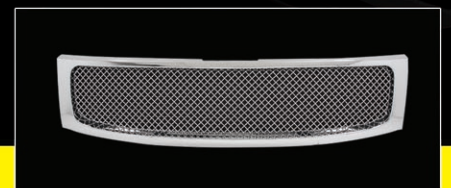

MG-254-35

MG-651-35