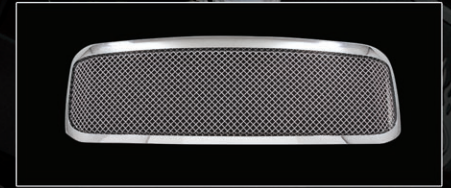

INTERPHASE MESH GRILLE

SHOWN:
MG-353-35
06-UP RAM 1500 / 2500 / 3500

Product Highlights:

- Chrome Plated Stainless Steel Mesh Insert.
- Durable Three Stage Chrome Plated ABS Shell.
- Factory Style Shell Eliminates All Cutting and Drilling.

CHEVY		
MG-155-35	07-up	Silverado 1500 COMING SOON
GMC		
MG-453-35	07-up	Yukon / Yukon XL COMING SOON
FORD		
MG-251-35	04-up	F-150
MG-252-35	99-04	F-250 / 350 Super Duty
	00-04	Excursion
MG-253-35	05-07	F-250 / 350 Super Duty
	05-06	Excursion
MG-254-35	07-up	Expedition
MG-255-35	08-up	F-250/350 Super Duty COMING SOON
DODGE		
MG-352-35	02-05	Ram 1500 COMING SOON
	03-05	Ram 2500 / 3500
MG-353-35	06-up	Ram 1500 / 2500 / 3500
MG-354-35	06-up	Charger COMING SOON
CHRYSLER		
MG-501	05-up	300/300C COMING SOON
CADILLAC		
MG-857-35	07-up	Escalade COMING SOON
MG-855-35	02-06	Escalade COMING SOON
MG-856-25	03-06	CTS COMING SOON
NISSAN		
MG-651-35	04-07	Titan
TOYOTA		
MG-751-35	05-up	Tacoma COMING SOON
MG-752-35	07-up	Tundra COMING SOON
LINCOLN		
MG-952-35	07-up	Navigator COMING SOON

MG-252-35

PILOT™
AUTOMOTIVE INC.

www.pilotautomotive.com
1-800-237-7560