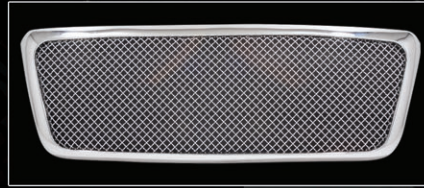

# INTERPHASE MESH GRILLE

**SHOWN:**  
**MG-353-35**  
06-UP RAM 1500 / 2500 / 3500

## Product Highlights:

- Chrome Plated Stainless Steel Mesh Insert.
- Durable Three Stage Chrome Plated ABS Shell.
- Factory Style Shell Eliminates All Cutting and Drilling.

| CHEVY     |       |   |
|-----------|-------|---|
| MG-155-35 | 07-up | Silverado 1500 <b>COMING SOON</b>       |
| GMC       |       |   |
| MG-453-35 | 07-up | Yukon / Yukon XL <b>COMING SOON</b>     |
| FORD      |       |   |
| MG-251-35 | 04-up | F-150                                   |
| MG-252-35 | 99-04 | F-250 / 350 Super Duty                  |
|           | 00-04 | Excursion                               |
| MG-253-35 | 05-07 | F-250 / 350 Super Duty                  |
|           | 05-06 | Excursion                               |
| MG-254-35 | 07-up | Expedition                              |
| MG-255-35 | 08-up | F-250/350 Super Duty <b>COMING SOON</b> |
| DODGE     |       |   |
| MG-352-35 | 02-05 | Ram 1500 <b>COMING SOON</b>             |
|           | 03-05 | Ram 2500 / 3500                         |
| MG-353-35 | 06-up | Ram 1500 / 2500 / 3500                  |
| MG-354-35 | 06-up | Charger <b>COMING SOON</b>              |
| CHRYSLER  |       |   |
| MG-501    | 05-up | 300/300C <b>COMING SOON</b>             |
| CADILLAC  |       |   |
| MG-857-35 | 07-up | Escalade <b>COMING SOON</b>             |
| MG-855-35 | 02-06 | Escalade <b>COMING SOON</b>             |
| MG-856-25 | 03-06 | CTS <b>COMING SOON</b>                  |
| NISSAN    |       |   |
| MG-651-35 | 04-07 | Titan                                   |
| TOYOTA    |       |   |
| MG-751-35 | 05-up | Tacoma <b>COMING SOON</b>               |
| MG-752-35 | 07-up | Tundra <b>COMING SOON</b>               |
| LINCOLN   |       |   |
| MG-952-35 | 07-up | Navigator <b>COMING SOON</b>            |