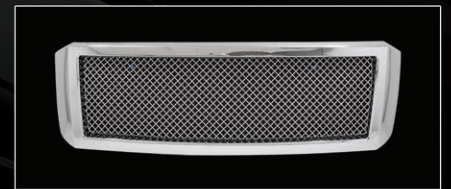

MG-252-35

MG-254-35