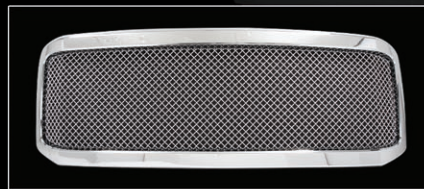

MG-251-35

MG-253-35