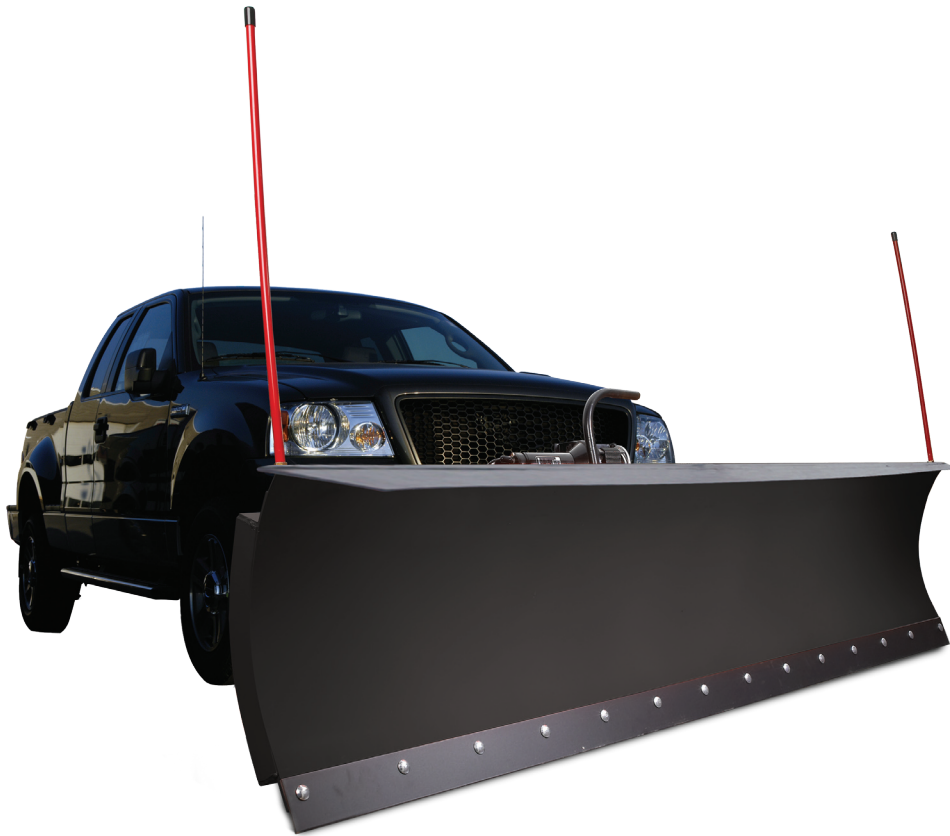

BB200

Personal Snowplow

Snowplow Features

- Hidden Mounting System for quick plow attachment and removal
- Snow deflector reduces spray and increases visibility
- MountAssist plow jack accurately aligns plow receivers with vehicle mount
- Fits most trucks and SUVs
- Terrain-following blade design

Specifications

Assembled Plow Weight	245 lbs.
Dimensions (w x h)	88" x 26"
Lift System	Custom geared winch
Angling	3-Position manual
Control System	Wired remote control
MountAssist Plow Jack	Included
Construction	Steel blade, tubular steel frame hardware
Colour/Finish	Premium black powder coat
Assembly	Quick-time, do-it-yourself
Scraper Blade	Steel – premium black finish
Snow Deflector	Included
Mounting System	Custom bolt-on mounting bracket
Packaging	2 Boxes - first contains snowblade and blade hardware, second contains plow hardware, wiring and custom geared winch
Warranty	1-Year limited manufacturer's warranty
Manual	Detailed owner's manual included