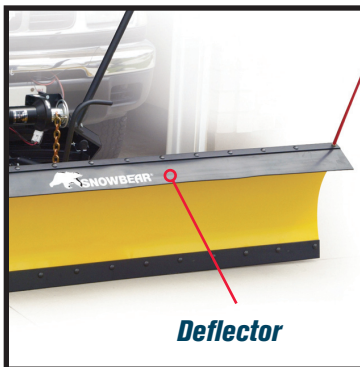

Snow Deflector

Increase your visibility by preventing snow from spraying onto your windshield.

UPC 82"	777094-22120-7
UPC 84"	777094-23120-2
UPC 88"	777094-24120-5
Kit Contains	Rubber deflector, nuts & bolts